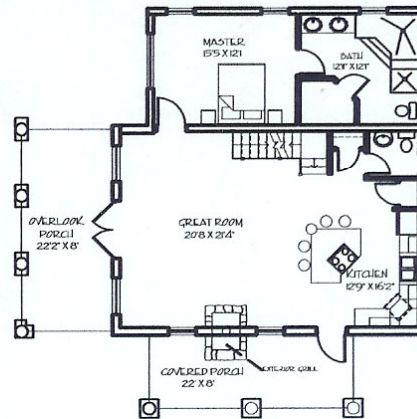

# THE PIONEER

FIRST OF THE PANAMA HIGHLAND SERIES

The Pioneer expresses the relaxed spirit of Panama's Central Mountains

True to its name, The Pioneer is the first of a series of Handcrafted Dwellings introduced by Premier Home Builders Bocasas, S.A. Built entirely by hand, inside and out. The Pioneer represents a habitat with unique signature characteristics such as Old World Stone, true Structural Log and Timber Joinery, Mortise and Tenon Cedar Windows, and an alluminium/galvanized Metal roof with simple ridge lines and long gutterless overhangs. As all true Mountain Homes require, The Pioneer features the main door leading to a Mud Room Foyer area for entering after a day of great outdoor fun. An open Kitchen/Great room with exposed Teak Log Trusses in the vaulted ceilings, as well as a Master suite with Log and Timber rafters supporting wirebrushed Douglass Fir planking throughout, complete a dramatic interior. Functional outdoor spaces, such as the built-in Cook Grill on the covered porch make this modern mountain camp ideal for weekend or full time living. The Pioneer is an Ideal Mountain retreat for enjoying the essence of Panama's Highland Mountains.

TOTAL HANDCRAFTED SPACE

2,865 SF.

UPPER LEVEL

1,225 SF.

TOTAL 1,475 SF.

MAIN LEVEL

750 SF.

TOTAL 1,990 SF.