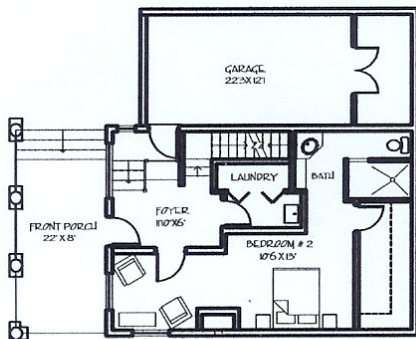

# THE PIONEER

FIRST OF THE PANAMA HIGHLAND SERIES

The Pioneer expresses the relaxed spirit of Panama's Central Mountains

True to its name, The Pioneer is the first of a series of Handcrafted Dwellings introduced by Premier Home Builders Bocasas, S.A. Built entirely by hand, inside and out. The Pioneer represents a habitat with unique signature characteristics such as Old World Stone, true Structural Log and Timber Joinery, Mortise and Tenon Cedar Windows, and an alluminium/galvanized Metal roof with simple ridge lines and long gutterless overhangs. As all true Mountain Homes require, The Pioneer features the main door leading to a Mud Room Foyer area for entering after a day of great outdoor fun. An open Kitchen/Great room with exposed Teak Log Trusses in the vaulted ceilings, as well as a Master suite with Log and Timber rafters supporting wirebrushed Douglass Fir planking throughout, complete a dramatic interior. Functional outdoor spaces, such as the built-in Cook Grill on the covered porch make this modern mountain camp ideal for weekend or full time living. The Pioneer is an Ideal Mountain retreat for enjoying the essence of Panama's Highland Mountains.

TOTAL HANDCRAFTED SPACE

2,865 SF.

UPPER LEVEL

1,225 SF.

TOTAL 1,475 SF.

MAIN LEVEL

750 SF.

TOTAL 1,990 SF.