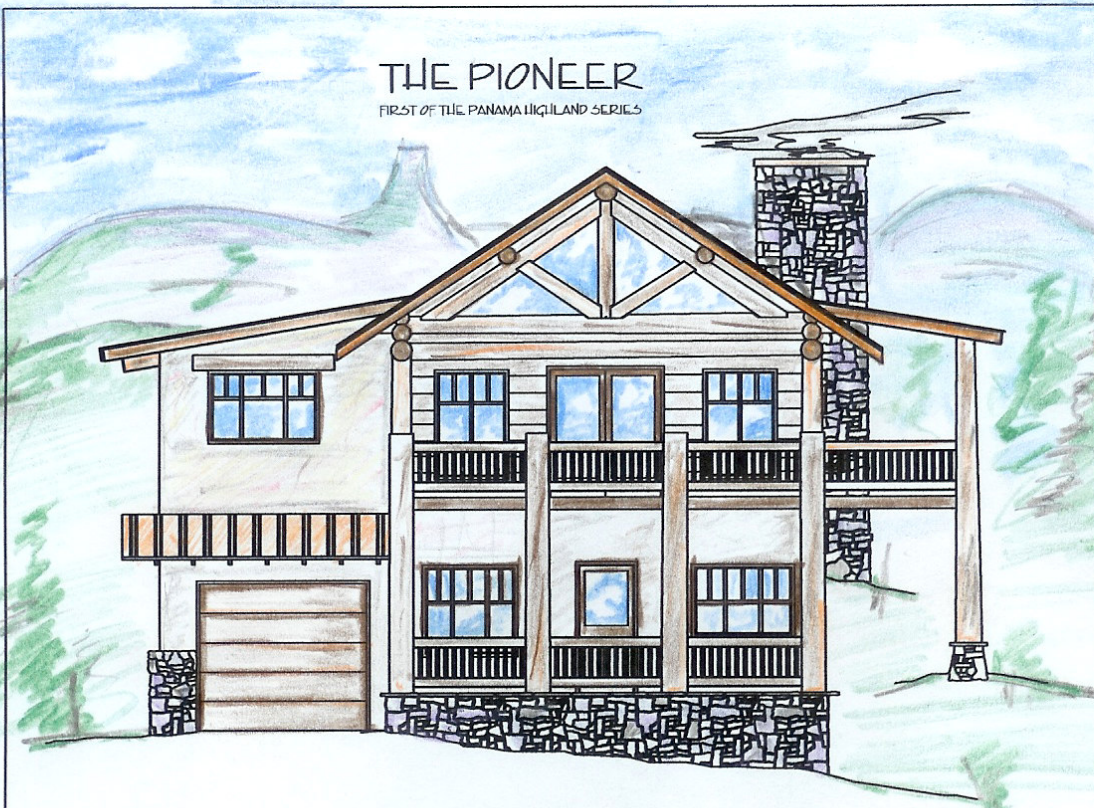

# THE PIONEER

FIRST OF THE PANAMA HIGHLAND SERIES

The Pioneer expresses the relaxed spirit of Panama's Central Mountains

True to its name, The Pioneer is the first of a series of Handcrafted Dwellings introduced by Premier Home Builders Bocasas, S.A. Built entirely by hand, inside and out. The Pioneer represents a habitat with unique signature characteristics such as Old World Stone, true Structural Log and Timber Joinery, Mortise and Tenon Cedar Windows, and an alluminium/galvanized Metal roof with simple ridge lines and long gutterless overhangs. As all true Mountain Homes require, The Pioneer features the main door leading to a Mud Room Foyer area for entering after a day of great outdoor fun. An open Kitchen/Great room with exposed Teak Log Trusses in the vaulted ceilings, as well as a Master suite with Log and Timber rafters supporting wirebrushed Douglass Fir planking throughout, complete a dramatic interior. Functional outdoor spaces, such as the built-in Cook Grill on the covered porch make this modern mountain camp ideal for weekend or full time living. The Pioneer is an Ideal Mountain retreat for enjoying the essence of Panama's Highland Mountains.

TOTAL HANDCRAFTED SPACE

2,865 SF.

UPPER LEVEL

1,225 SF.

TOTAL 1,475 SF.

MAIN LEVEL

750 SF.

TOTAL 1,990 SF.